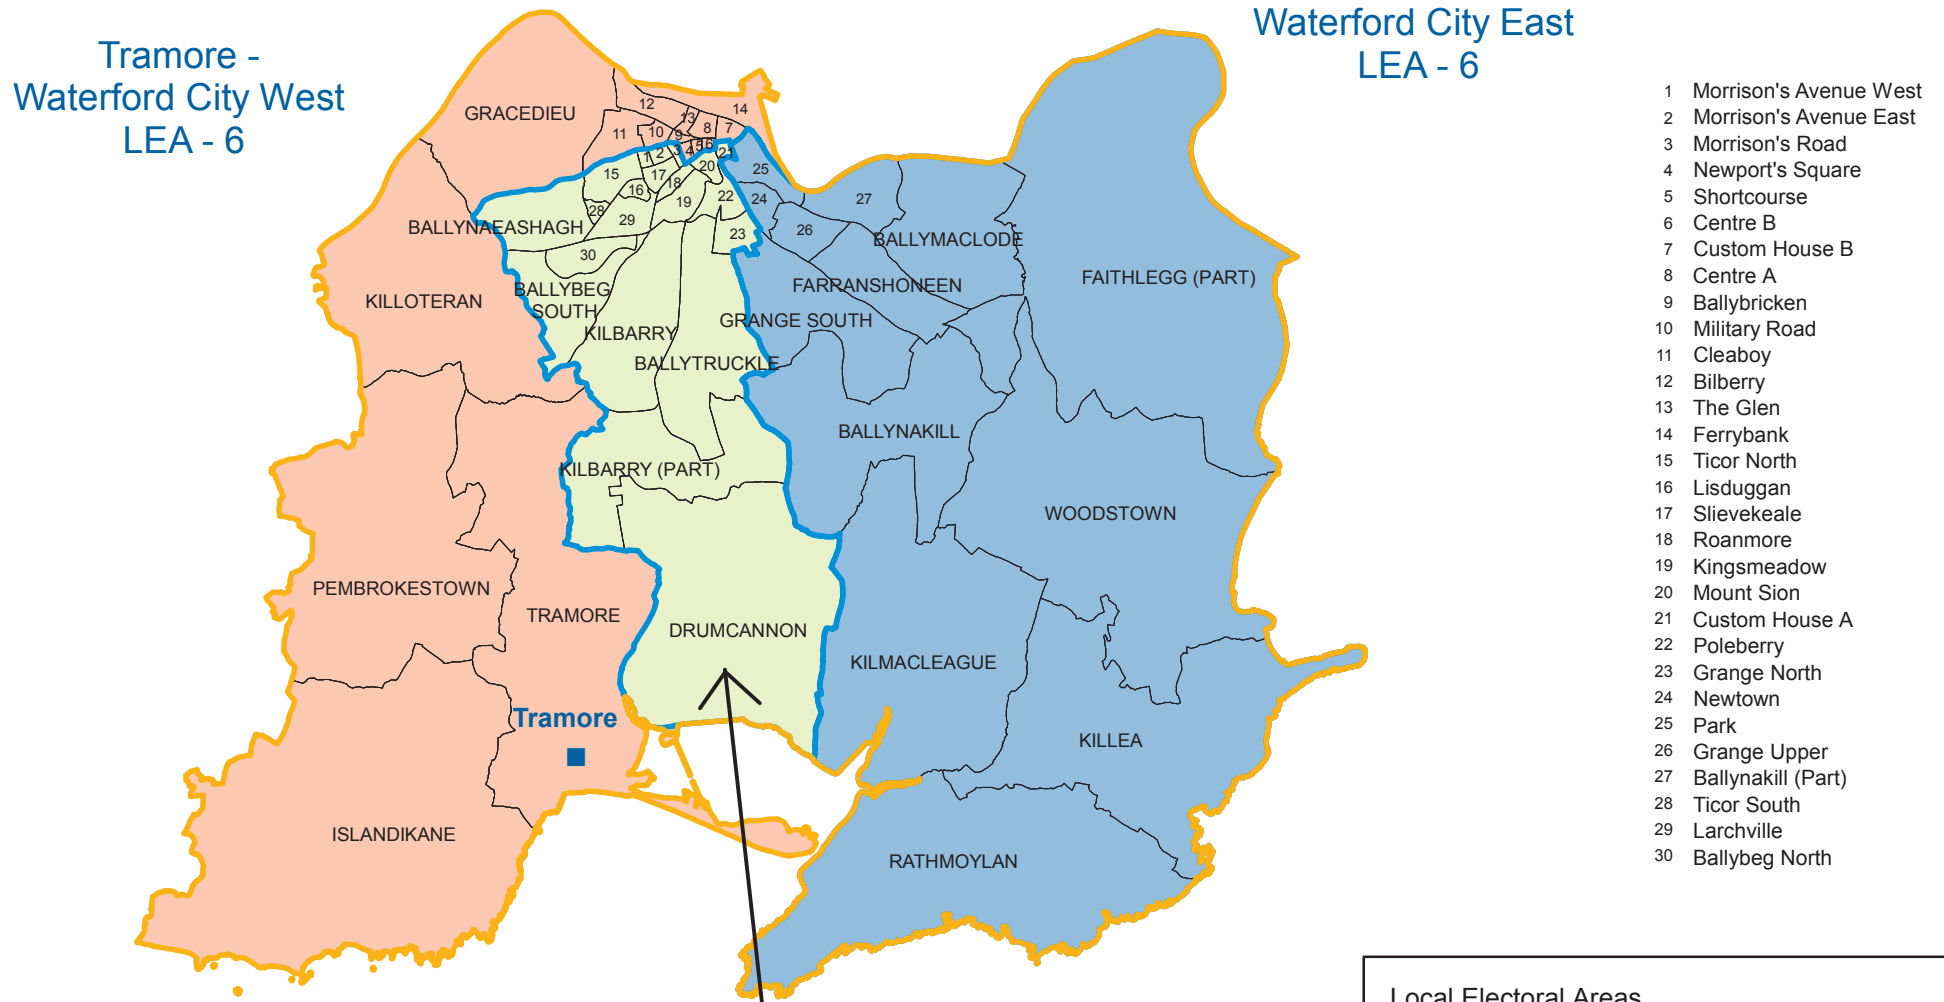

Local Electoral Area Boundary Committee No. 1 Report 2018

Waterford Metropolitan District

Tramore -
Waterford City West
LEA - 6

Waterford City East
LEA - 6

Waterford City South
LEA - 6

- 1 Morrison's Avenue West
- 2 Morrison's Avenue East
- 3 Morrison's Road
- 4 Newport's Square
- 5 Shortcourse
- 6 Centre B
- 7 Custom House B
- 8 Centre A
- 9 Ballybricken
- 10 Military Road
- 11 Cleaboy
- 12 Bilberry
- 13 The Glen
- 14 Ferrybank
- 15 Ticor North
- 16 Lisduggan
- 17 Slievekeale
- 18 Roanmore
- 19 Kingsmeadow
- 20 Mount Sion
- 21 Custom House A
- 22 Poleberry
- 23 Grange North
- 24 Newtown
- 25 Park
- 26 Grange Upper
- 27 Ballynakill (Part)
- 28 Ticor South
- 29 Larchville
- 30 Ballybeg North

Local Electoral Areas and Metropolitan District:	
Local Electoral Areas:	
Electoral Divisions:	
ED Names:	KILLEA
Town Names:	Tramore

0 2 4 8 Kilometers